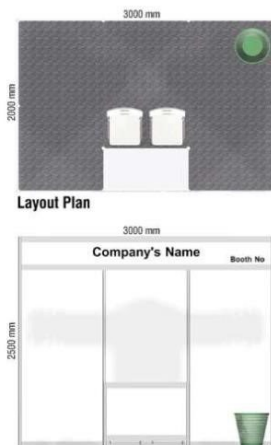

EXHIBITION INFORMATION

Shell Scheme Stand and Layout

Single booth measurements:

3 m x 3 m
Height 2.5 m

The Symposium will offer you the opportunity to exhibit your products and services to industry players.

A single booth comes with:

- ✦ Overhead fascia panel with vinyl sticker of company name and stand number.
- ✦ One information desk.
- ✦ Two foldable chairs.
- ✦ Two 13amp single phase power point (max 500w).
- ✦ Two 40w fluorescent tube.
- ✦ One wastepaper basket.

Exhibition Opportunities

Single booth	3m x 3m	US\$1,500
Double booth	6m x 3m	US\$2,800

- ✦ A brief profile of your company (100 words) will be published in the Symposium Handbook under the Exhibitor listing section.
- ✦ One complimentary Symposium registration.

Exhibition Booth with Conference Speaking Slot

Single booth	3m x 3m	US\$2,300
Double booth	6m x 3m	US\$3,600

- ✦ The opportunity to exhibit your products and services to industry players with a **speaking slot in the conference**.
- ✦ A brief profile of the Exhibitor Company (100 words) will be published in the Symposium Handbook under the Exhibitor listing section.
- ✦ Two complimentary Symposium registrations.